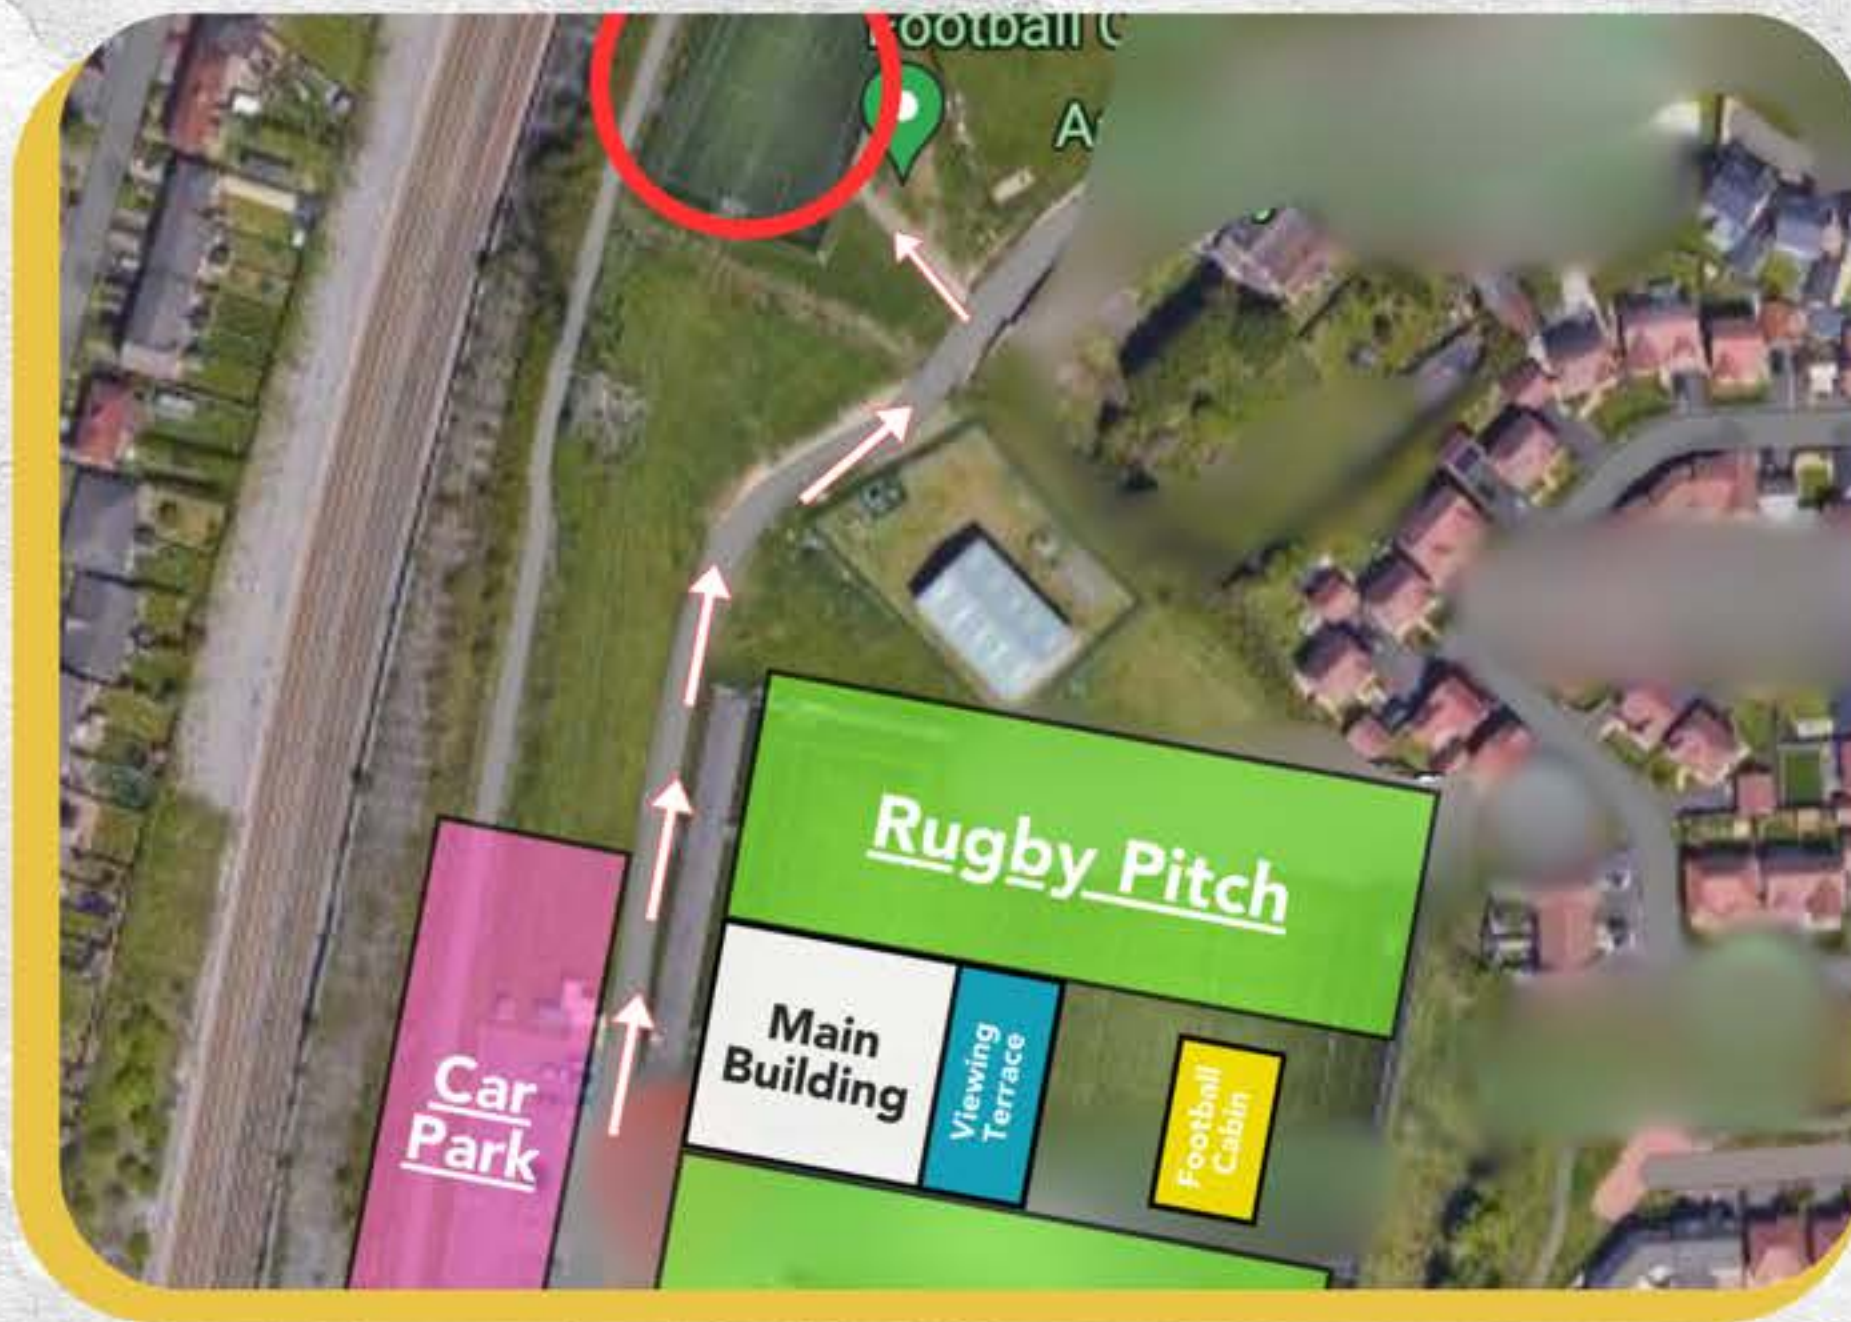

MAP TO THE MUGA

The MUGA is 6-a-side cage, and is the perfect space for a private party!

A short walk up the road takes you to our small and private pitch - which is all yours for an hour!

THE UPGRADES

BIRTHDAY PARTY PACKAGES